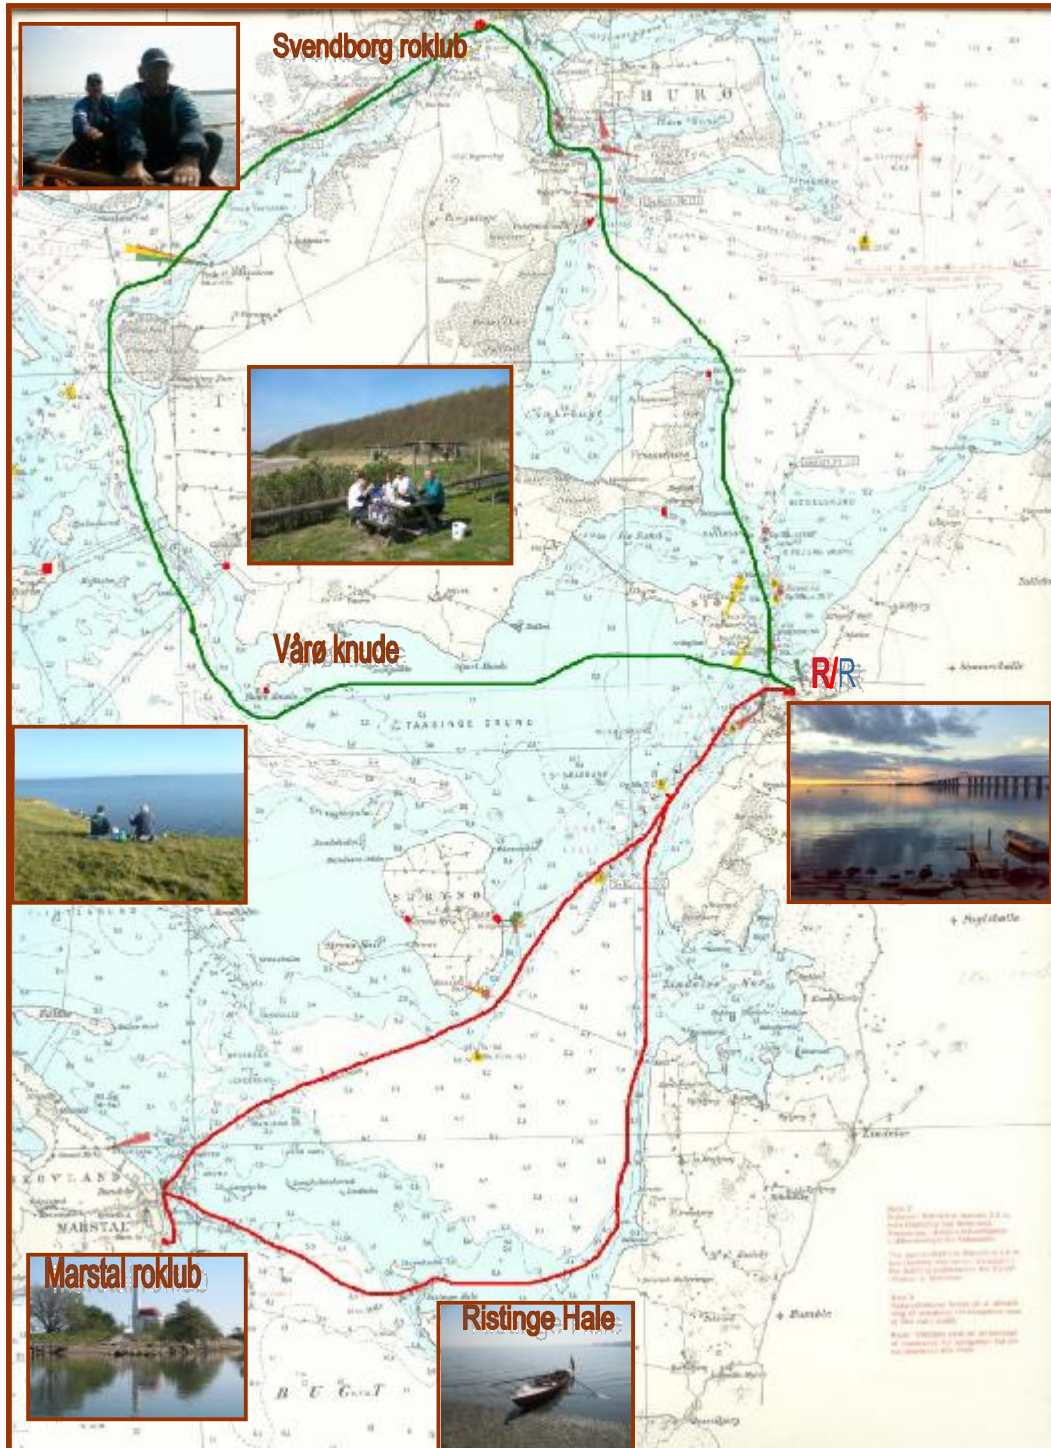

Tåsinge rundt

R/R – Svendborg roklub – Vårø knude – R/R = 44 km.

R/R – Ristinge Hale – Marstal roklub – R/R = 38 km.